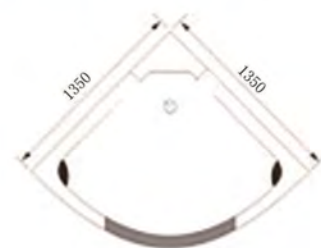

**MODEL : Massage-63**

SIZE: 1350 × 1350 × 720mm 1500 × 1500 × 720mm

标准配置 ORDONNANCE

- 1.冲浪功能 Whirlpool
- 2.空气开关 Air switch
- 3.花洒 Shower Handle
- 4.瀑布 Waterfall
- 5.靠枕 Pillow
- 6.冷热水龙头 Hot-cold water faucet
- 7.背部按摩 Back massage

□ Massage-64  
□ 1520X1520X690mm

□ Massage-09  
□ 1600X1600X680mm

□ Massage-65  
□ 1720X880X700mm

□ Massage-28  
□ 1400X1400X590mm/1520X1520X590mm  
1570X1570X660mm

□ Massage-10  
□ 1800X1200X700mm

□ Massage-11  
□ 1720X860X680mm